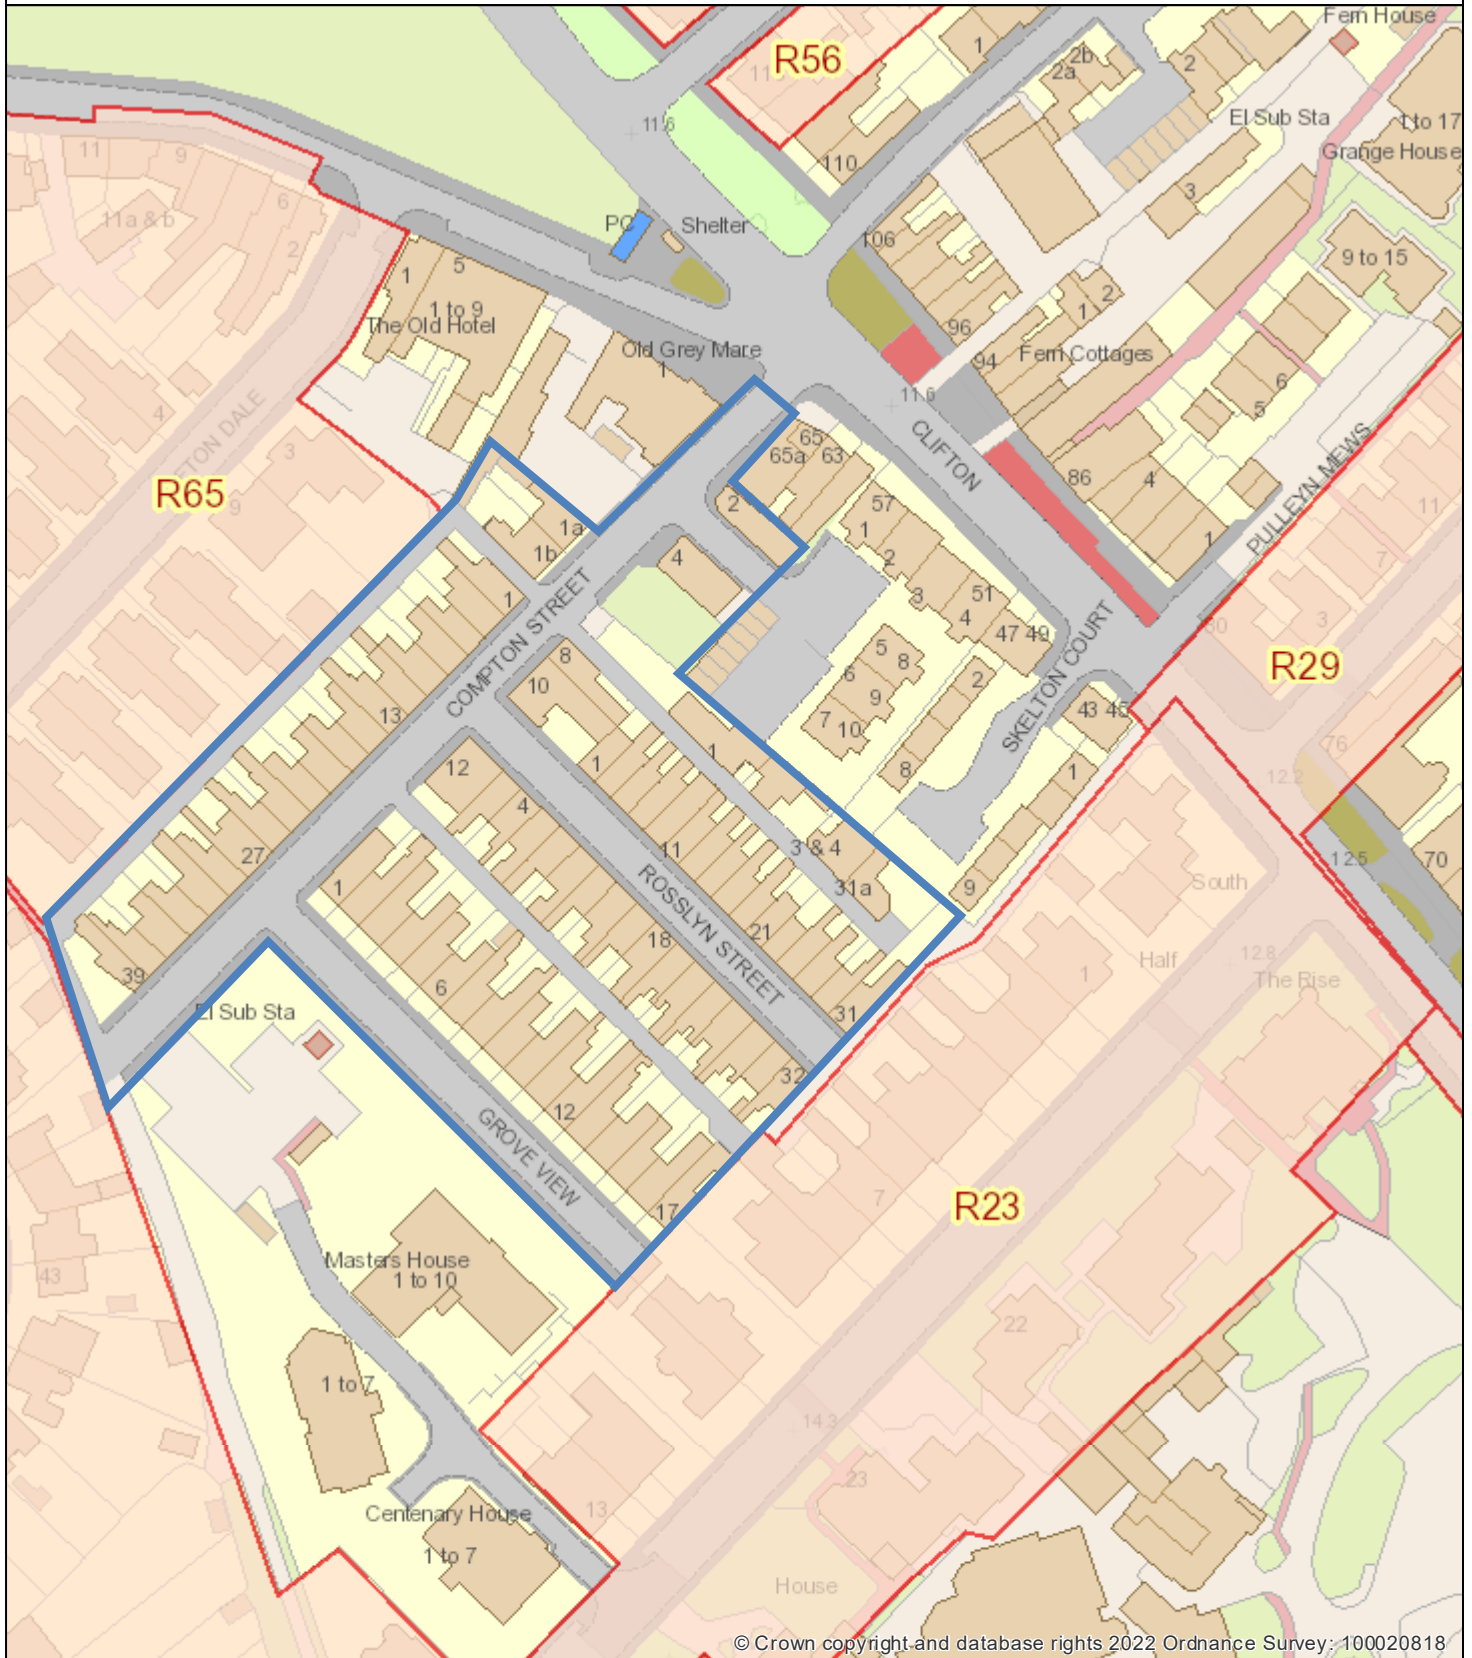

Compton Street, Grove View & Rosslyn

CITY OF
YORK
COUNCIL

© Crown copyright and database rights 2022 Ordnance Survey: 100020818

Date: 02 Sep 2022

Author: City of York Council

Scale: 1:1,250